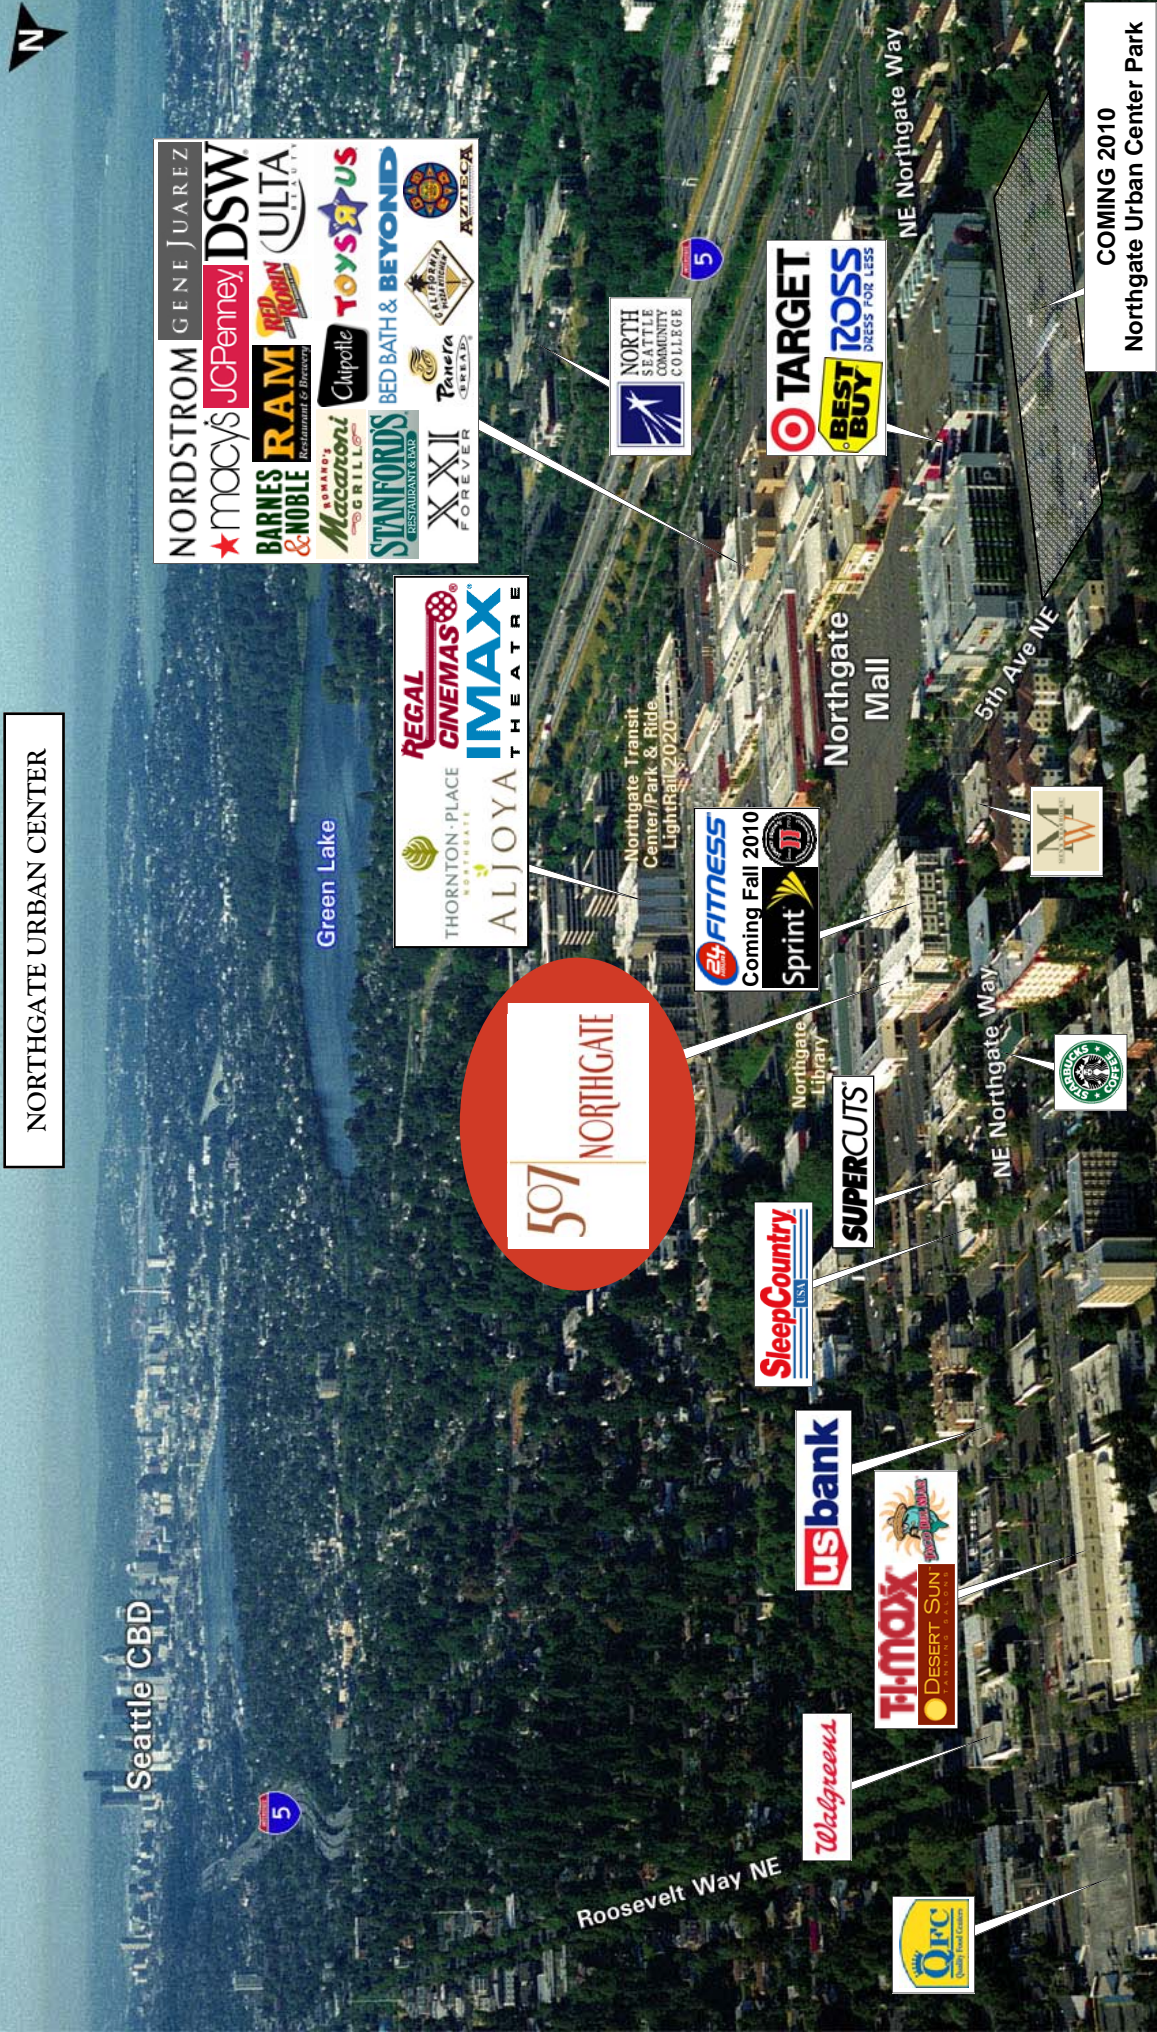

507 NORTHGATE

507 NE Northgate Way, Seattle, WA

NEW RETAIL DEVELOPMENT NOW LEASING

The information contained herein has been obtained from sources deemed reliable but is not guaranteed.