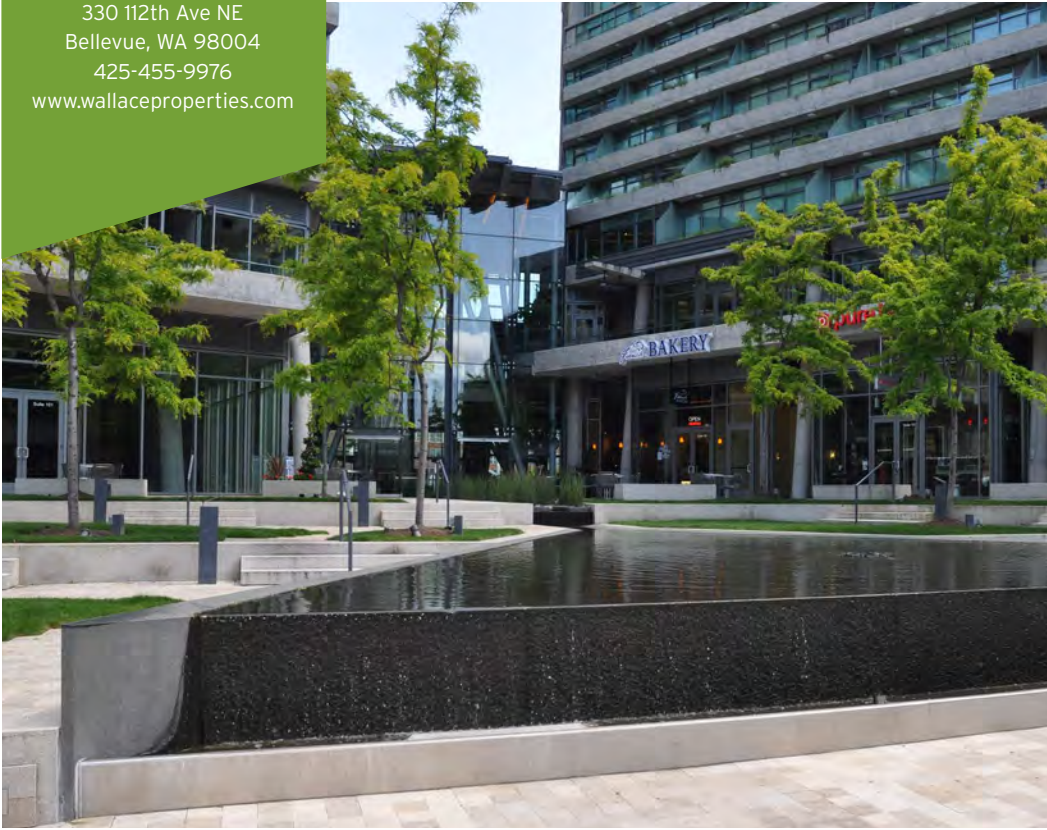

WALLACE
PROPERTIES

330 112th Ave NE
Bellevue, WA 98004
425-455-9976
www.wallaceproperties.com

DOWNTOWN BELLEVUE OFFICE FOR LEASE

Elements | 909 & 989 112th Ave NE | Bellevue, WA 98004

FEATURES

- Suite 203 | 718 SF
Open floor plan on 2nd floor with generous window line and a small storage area
- Rental Rate: \$32.00/SF, modified gross
- Free visitor parking
- Easy access from I-405 and major arterials
- On-site amenities include Lunchbox Laboratory, French Bakery, Scotty Brown's, Juice and Glow, market/deli, dentist, optical and various fitness studios