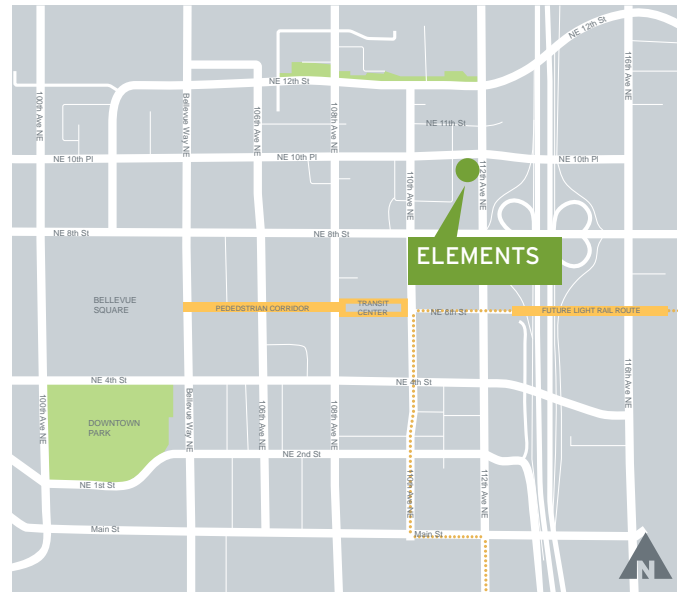

WALLACE
PROPERTIES

330 112th Ave NE
Bellevue, WA 98004
425-455-9976
www.wallaceproperties.com

DOWNTOWN BELLEVUE OFFICE FOR LEASE

Elements | 909 & 989 112th Ave NE | Bellevue, WA 98004

FEATURES

- Suite 203 | 718 SF
Open floor plan on 2nd floor with generous window line and a small storage area
- Rental Rate: \$32.00/SF, modified gross
- Free visitor parking
- Easy access from I-405 and major arterials
- On-site amenities include Lunchbox Laboratory, French Bakery, Scotty Brown's, Juice and Glow, market/deli, dentist, optical and various fitness studios