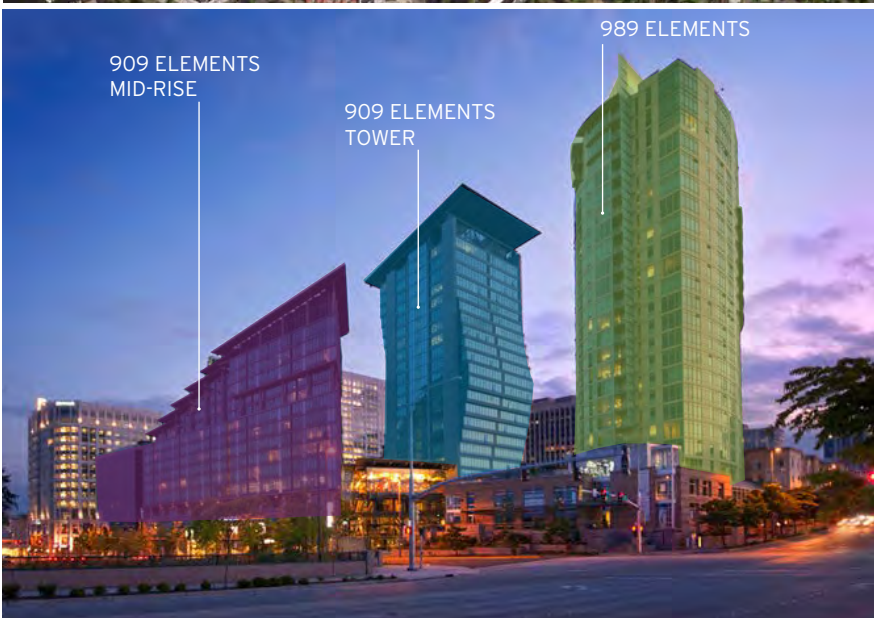

DOWNTOWN BELLEVUE OFFICE FOR LEASE

Elements | 909 & 989 112th Ave NE | Bellevue, WA 98004

For more information, please contact:

Monica Wallace
mwallace@wallaceproperties.com
425.455.9976

The information contained herein has been obtained from sources deemed reliable but is not guaranteed.