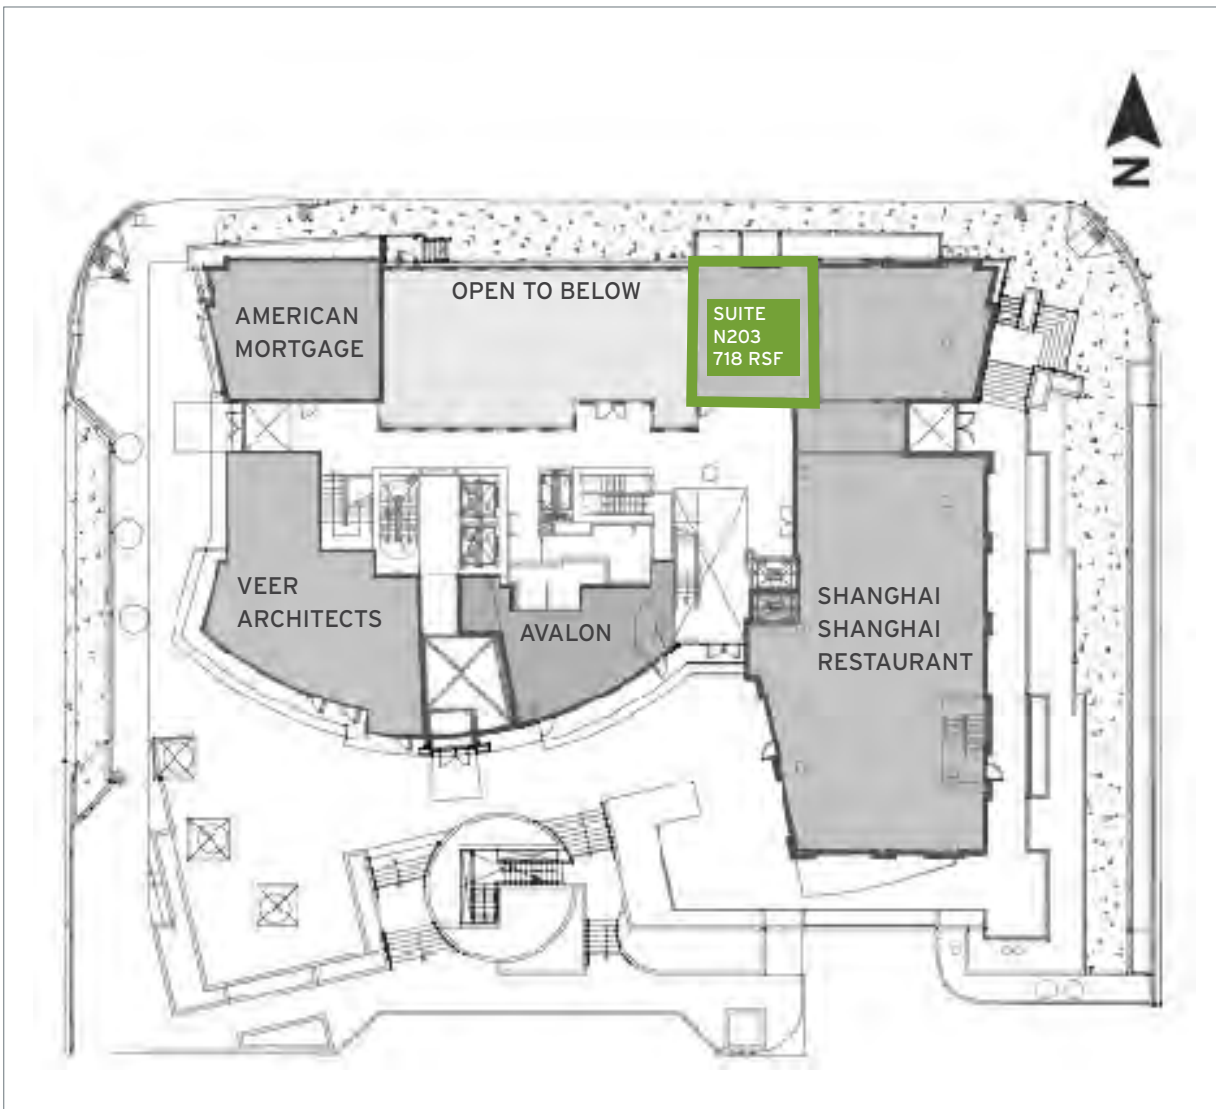

DOWNTOWN BELLEVUE OFFICE FOR LEASE

Elements | 909 & 989 112th Ave NE | Bellevue, WA 98004

Dining			Shopping			Lifestyle/Entertainment		
1 Daniel's Broiler	19 Cactus	37 Sushiya	1 Bellevue Square	1 Parlor				
2 John Howie Steak	20 Tavern Hall	38 Tokyo Steak House	2 Lincoln Square	2 Lucky Strike				
3 Din Tai Fung	21 Lunchbox Laboratory	39 Bake's Place	3 Bellevue Place	3 Suite Lounge				
4 El Gaucho	22 Red Robin	40 Caffe Ladro	4 The Bravern	4 Lincoln Square Cinemas				
5 Pearl Bar & Dining	23 Cheesecake Factory	41 Tangerine Thai	5 Bellevue Connection	5 Downtown Park				
6 Melting Pot	24 Coco Asian Cuisine	42 Potbelly	6 Starzz Sundries & Gifts	6 Meydenbauer Center				
7 Purple Cafe & Wine Bar	25 Homegrown	43 Lot No. 3		7 Bellevue Arts Museum				
8 Seastar	26 PF Chang's	44 Sushi Maru		8 LA Fitness				
9 McCormick & Schmick's	27 California Pizza Kitchen	45 Chipotle	Lodging	9 SoulCycle Bellevue				
10 Ruth's Chris Steakhouse	28 777 Cafe	46 Jamba Juice	1 Hyatt Regency	10 24 Hour Fitness				
11 Joey's	29 Jimmy Johns	47 Specialty's Cafe	2 Courtyard by Marriott	11 Pure Barre				
12 Earl's	30 Starbucks	48 Cafe Pogacha	3 Marriott Hotel					
13 Palomino	31 City Soups	49 Pho Cyclo Cafe	4 Westin Bellevue					
14 Wild Ginger	32 Corporate Deli	50 Shanghai Shanghai			Child Care/Medical			
15 Maggianos	33 Gyro Express	51 Sushi Kudasai		1 Bright Horizons Summit				
16 Moksha Indian Cuisine	34 Nibbani Thai	52 Jujubeet		2 Bright Horizons Bellevue				
17 Paddy Coyne's Irish Pub	35 Oodles Noodle Bar	53 13 Coins		3 YMCA Child Dev. Center				
18 Blue C Sushi	36 Blazing Bagles	54 The French Bakery		4 Overlake Medical Clinic				

Elements | 909 & 989 112th Ave NE | Bellevue, WA 98004

989 ELEMENTS | Level Two Floor Plan

*Square footage is approximate.

For more information, please contact:

Monica Wallace
mwallace@wallaceproperties.com
425.455.9976