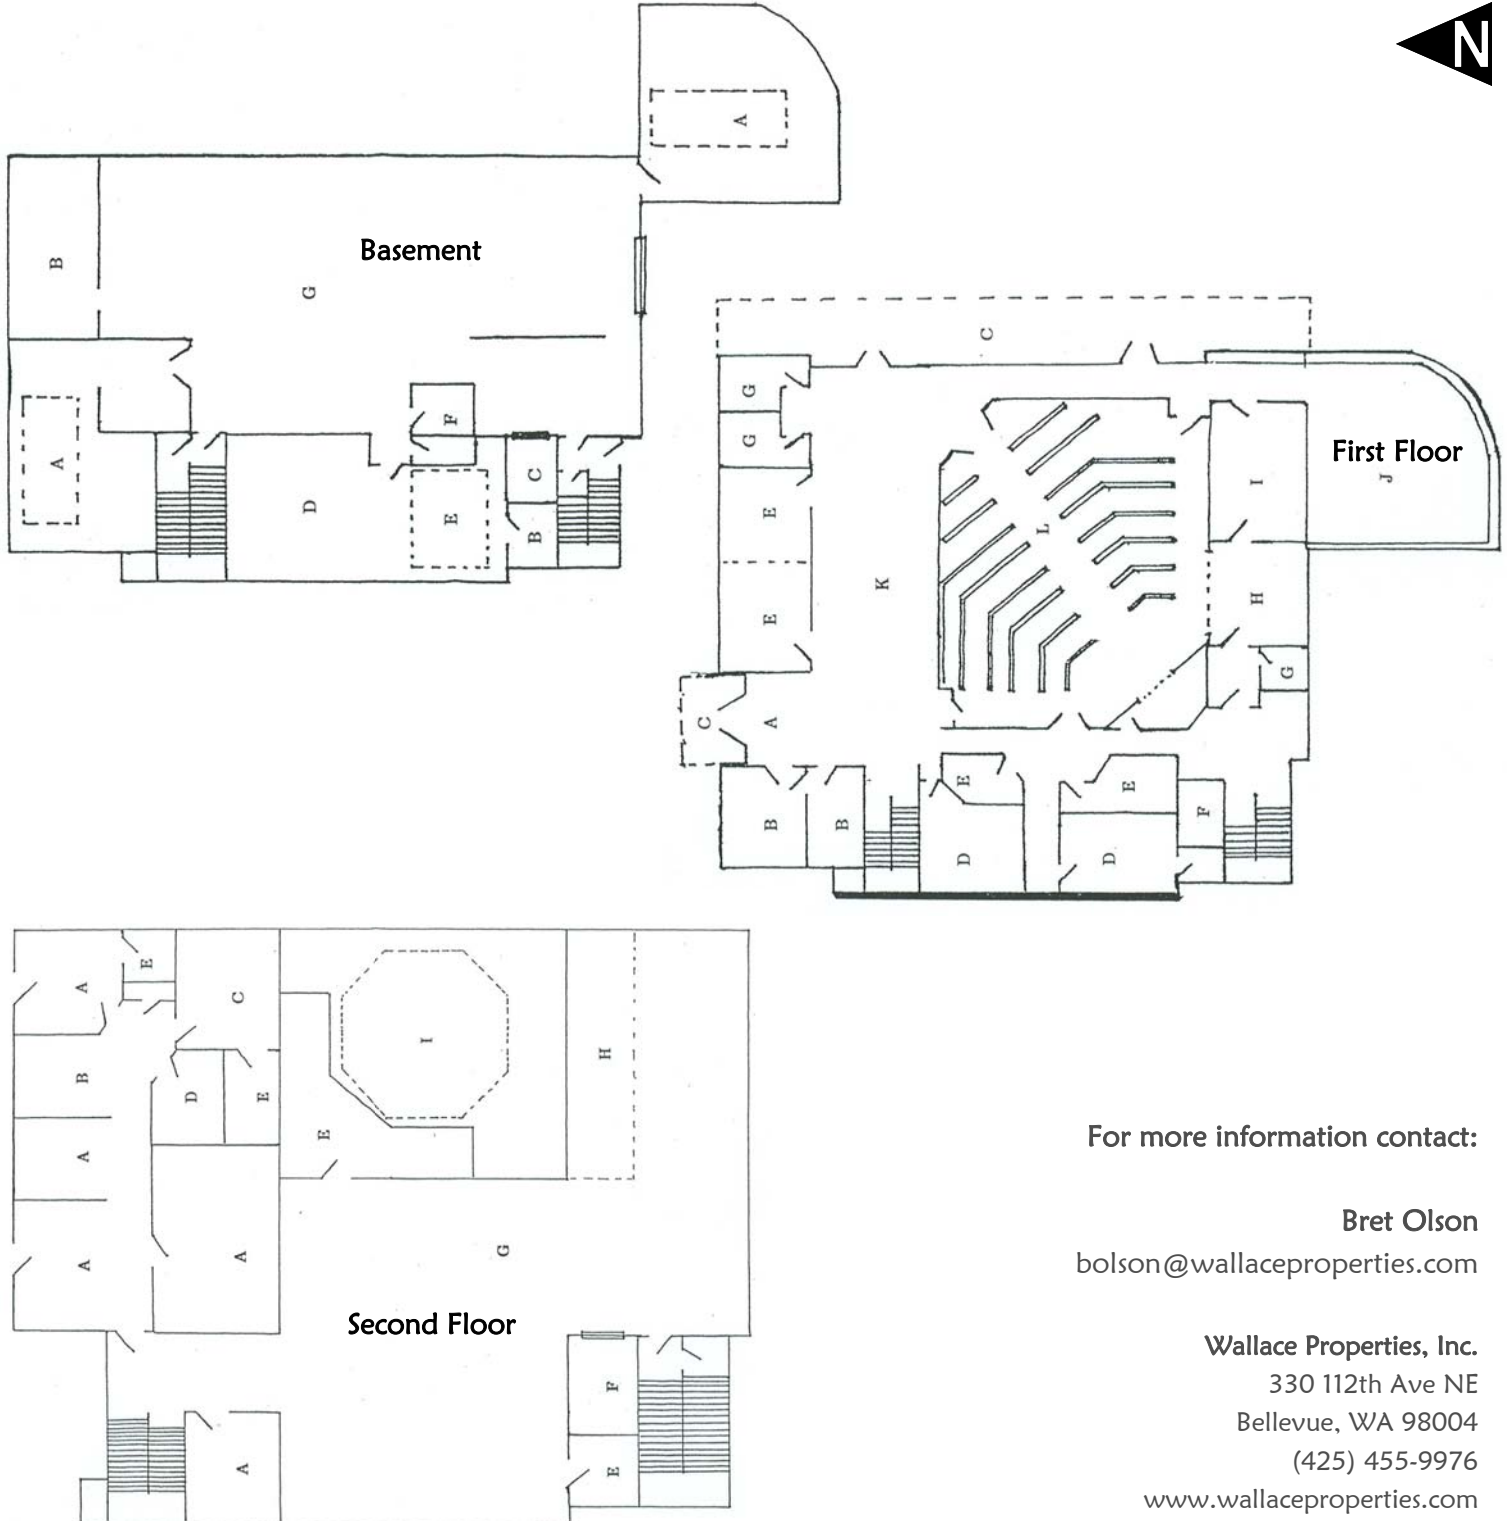

COMMERCIAL PROPERTY FOR SALE

DOWNTOWN EVERETT COMMERCIAL

1702 Pacific Ave, Everett, WA

FLOOR PLANS

For more information contact:

Bret Olson

bolson@wallaceproperties.com

Wallace Properties, Inc.