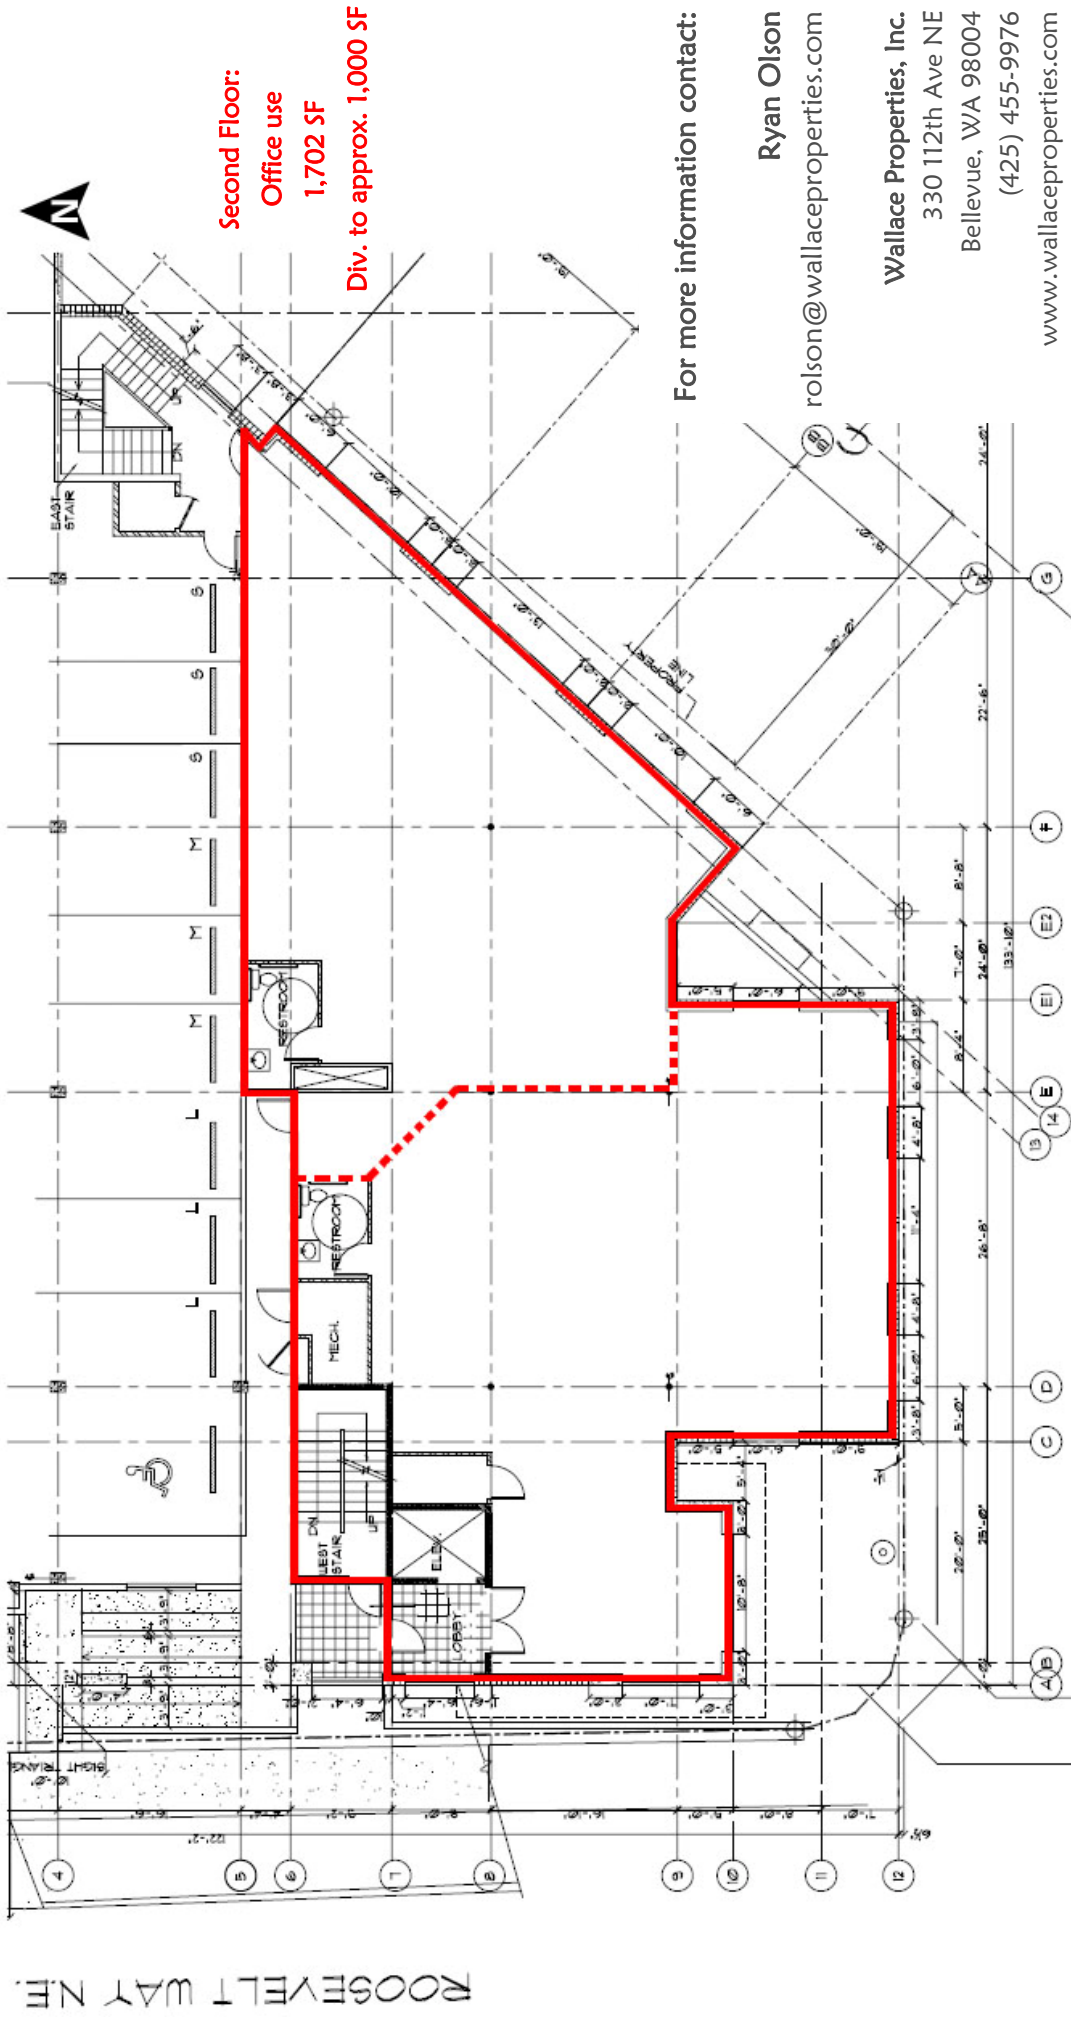

NORTHGATE POINTE

11300 Roosevelt Way NE, Seattle, WA

NORTHGATE OFFICE/RETAIL BUILDING FOR LEASE

FLOOR PLAN—SECOND FLOOR

The information contained herein has been obtained from sources deemed reliable but is not guaranteed.