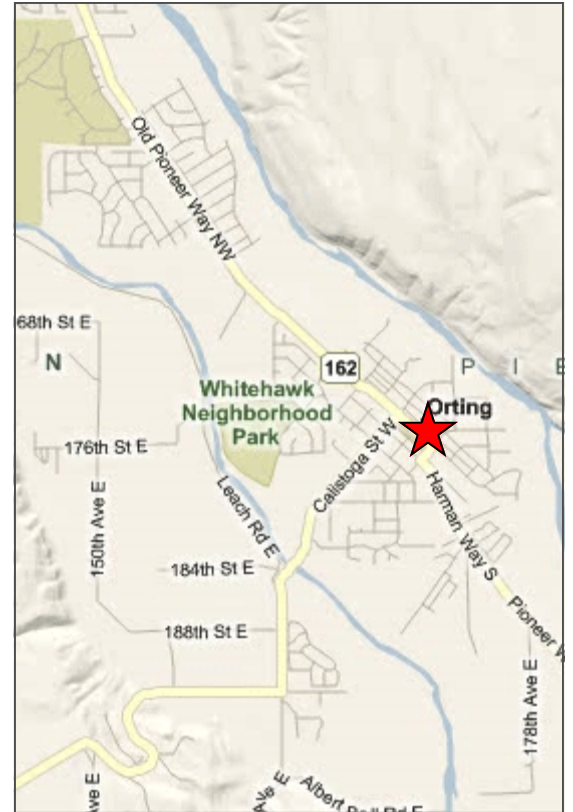

OWNER/USER OPPORTUNITY FOR SALE

DOWNTOWN ORTING COMMERCIAL

224 S Washington Avenue, Orting, WA

LOCATION

Orting is a small, but growing, city nestled between two rivers in the valley below majestic Mount Rainier. It has a rich history, a warm ambiance, and the convenience of larger towns nearby.